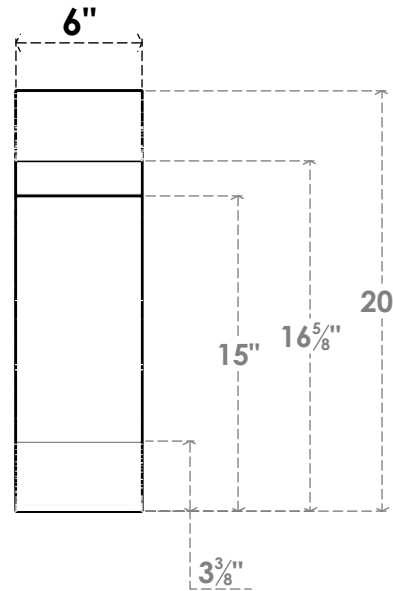

ITEM NUMBER: BRCPC060X08000X20000OLY

6"W X 8"D X 20"H OLYMPIC ARCHITECTURAL GRADE PVC CLOSED KNEE BRACE

SIDE PROFILE

FRONT PROFILE

ISOMETRIC

EKENA MILLWORK
2300 WEST MAIN ST.
CLARKSVILLE, TX 75426
TOLL FREE: 866-607-0453
WWW.EKENAMILLWORK.COM

NOTES

1. INSTALLATION TO BE COMPLETED IN ACCORDANCE WITH MANUFACTURER'S SPECIFICATIONS.
2. DRAWING MAY NOT BE TO SCALE
3. THIS DRAWING IS INTENDED FOR DESIGN AND PLANNING PURPOSES ONLY.
4. ALL INFORMATION CONTAINED HEREIN WAS CURRENT AT THE TIME OF DEVELOPMENT BUT MUST BE REVIEWED AND APPROVED BY THE PRODUCT MANUFACTURER TO BE CONSIDERED ACCURATE.
5. ARCHITECTURAL GRADE PVC PRODUCTS ARE MADE FROM EXPANDED CELLULAR PVC AND COME NATURALLY WHITE BUT MAY BE PAINTED