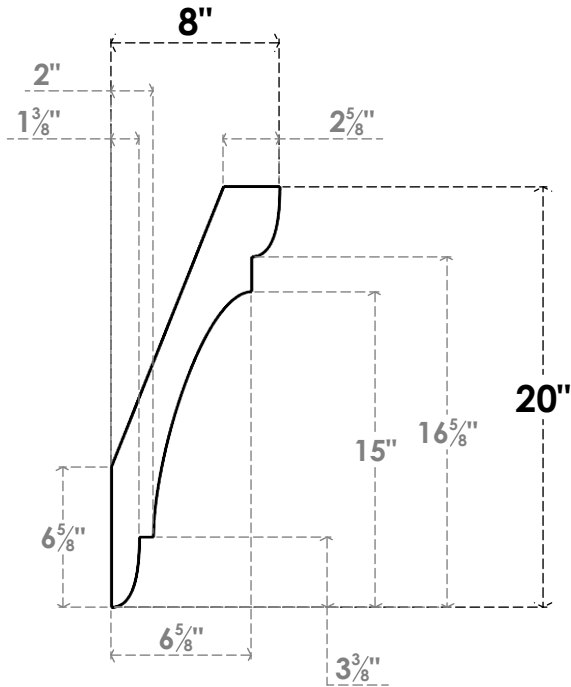

ITEM NUMBER: BRCPC060X08000X20000OLY

6"W X 8"D X 20"H OLYMPIC ARCHITECTURAL GRADE PVC CLOSED KNEE BRACE

SIDE PROFILE

FRONT PROFILE

ISOMETRIC

EKENA MILLWORK
2300 WEST MAIN ST.
CLARKSVILLE, TX 75426
TOLL FREE: 866-607-0453
WWW.EKENAMILLWORK.COM

NOTES

1. INSTALLATION TO BE COMPLETED IN ACCORDANCE WITH MANUFACTURER'S SPECIFICATIONS.
2. DRAWING MAY NOT BE TO SCALE
3. THIS DRAWING IS INTENDED FOR DESIGN AND PLANNING PURPOSES ONLY.
4. ALL INFORMATION CONTAINED HEREIN WAS CURRENT AT THE TIME OF DEVELOPMENT BUT MUST BE REVIEWED AND APPROVED BY THE PRODUCT MANUFACTURER TO BE CONSIDERED ACCURATE.
5. ARCHITECTURAL GRADE PVC PRODUCTS ARE MADE FROM EXPANDED CELLULAR PVC AND COME NATURALLY WHITE BUT MAY BE PAINTED